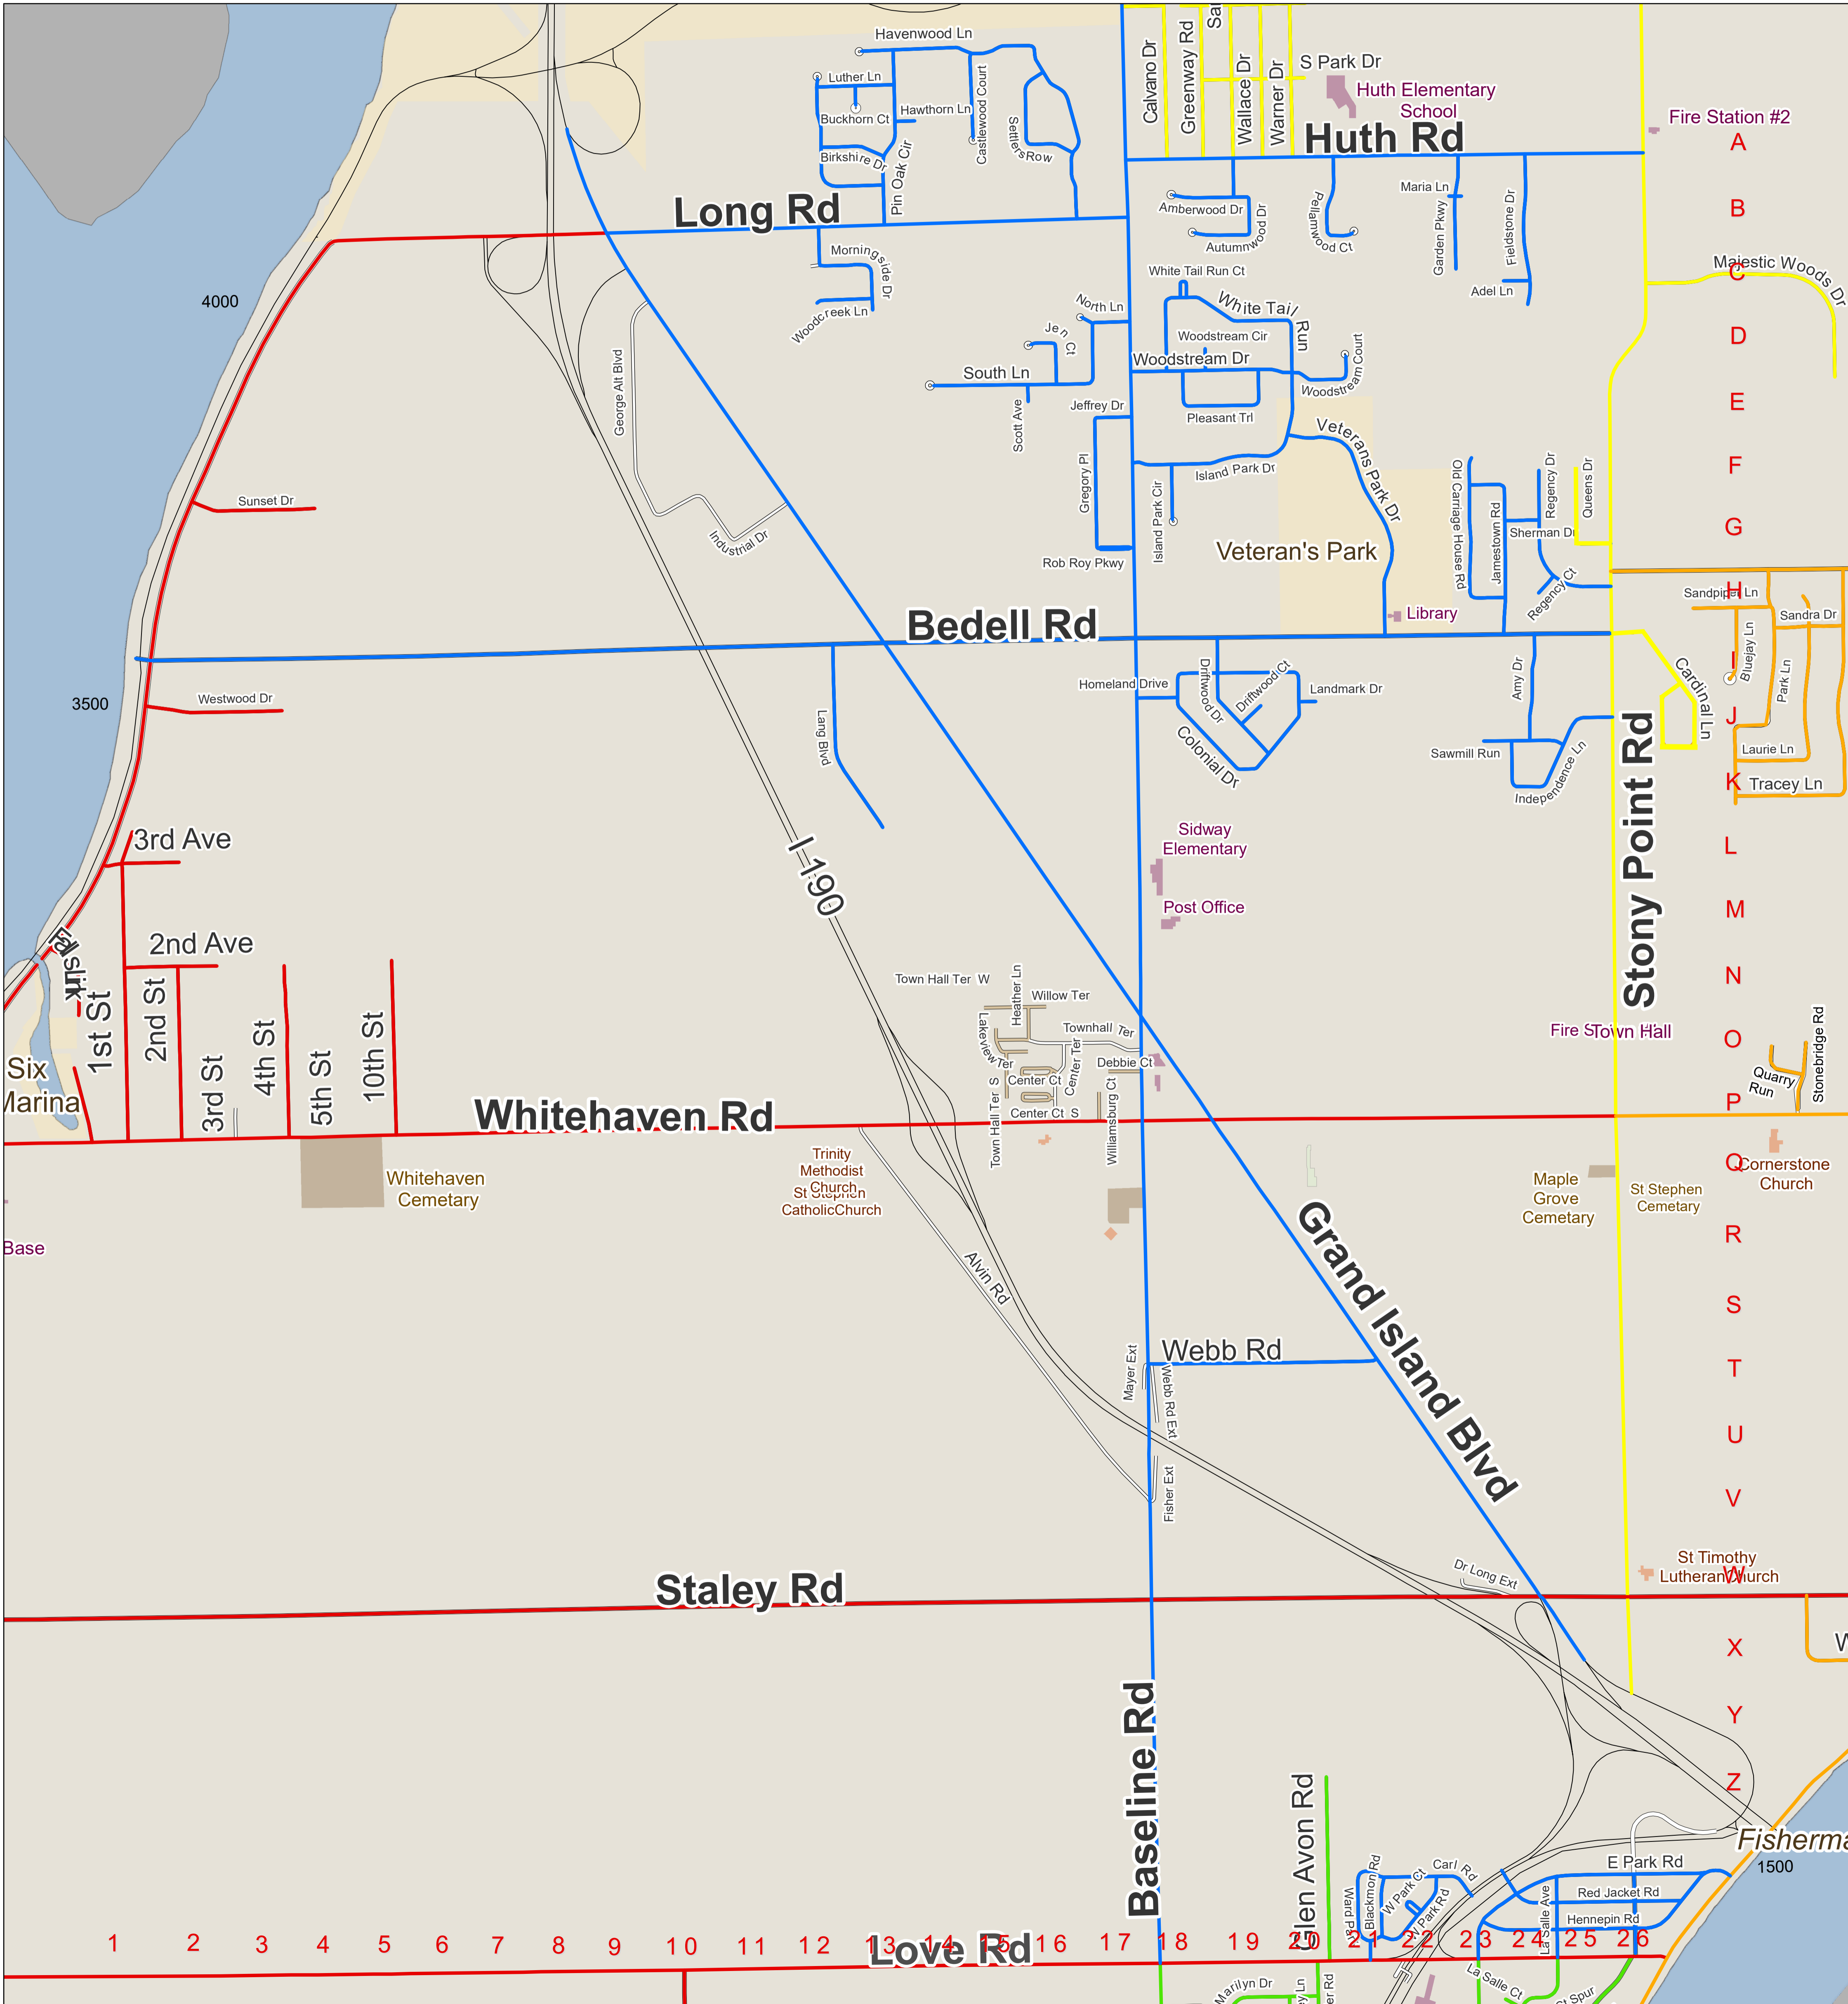

2019 Town of Grand Island Recycle and Solid Waste Route **WEDNESDAY**

Legend

- Monday Collection
- Tuesday Collection
- Wednesday Collection
- Thursday Collection
- Friday Collection

1 2 3 4 5 6 7 8 9 10 11 12 13 14 15 16 17 18 19 20 21 22 23 24 25 26