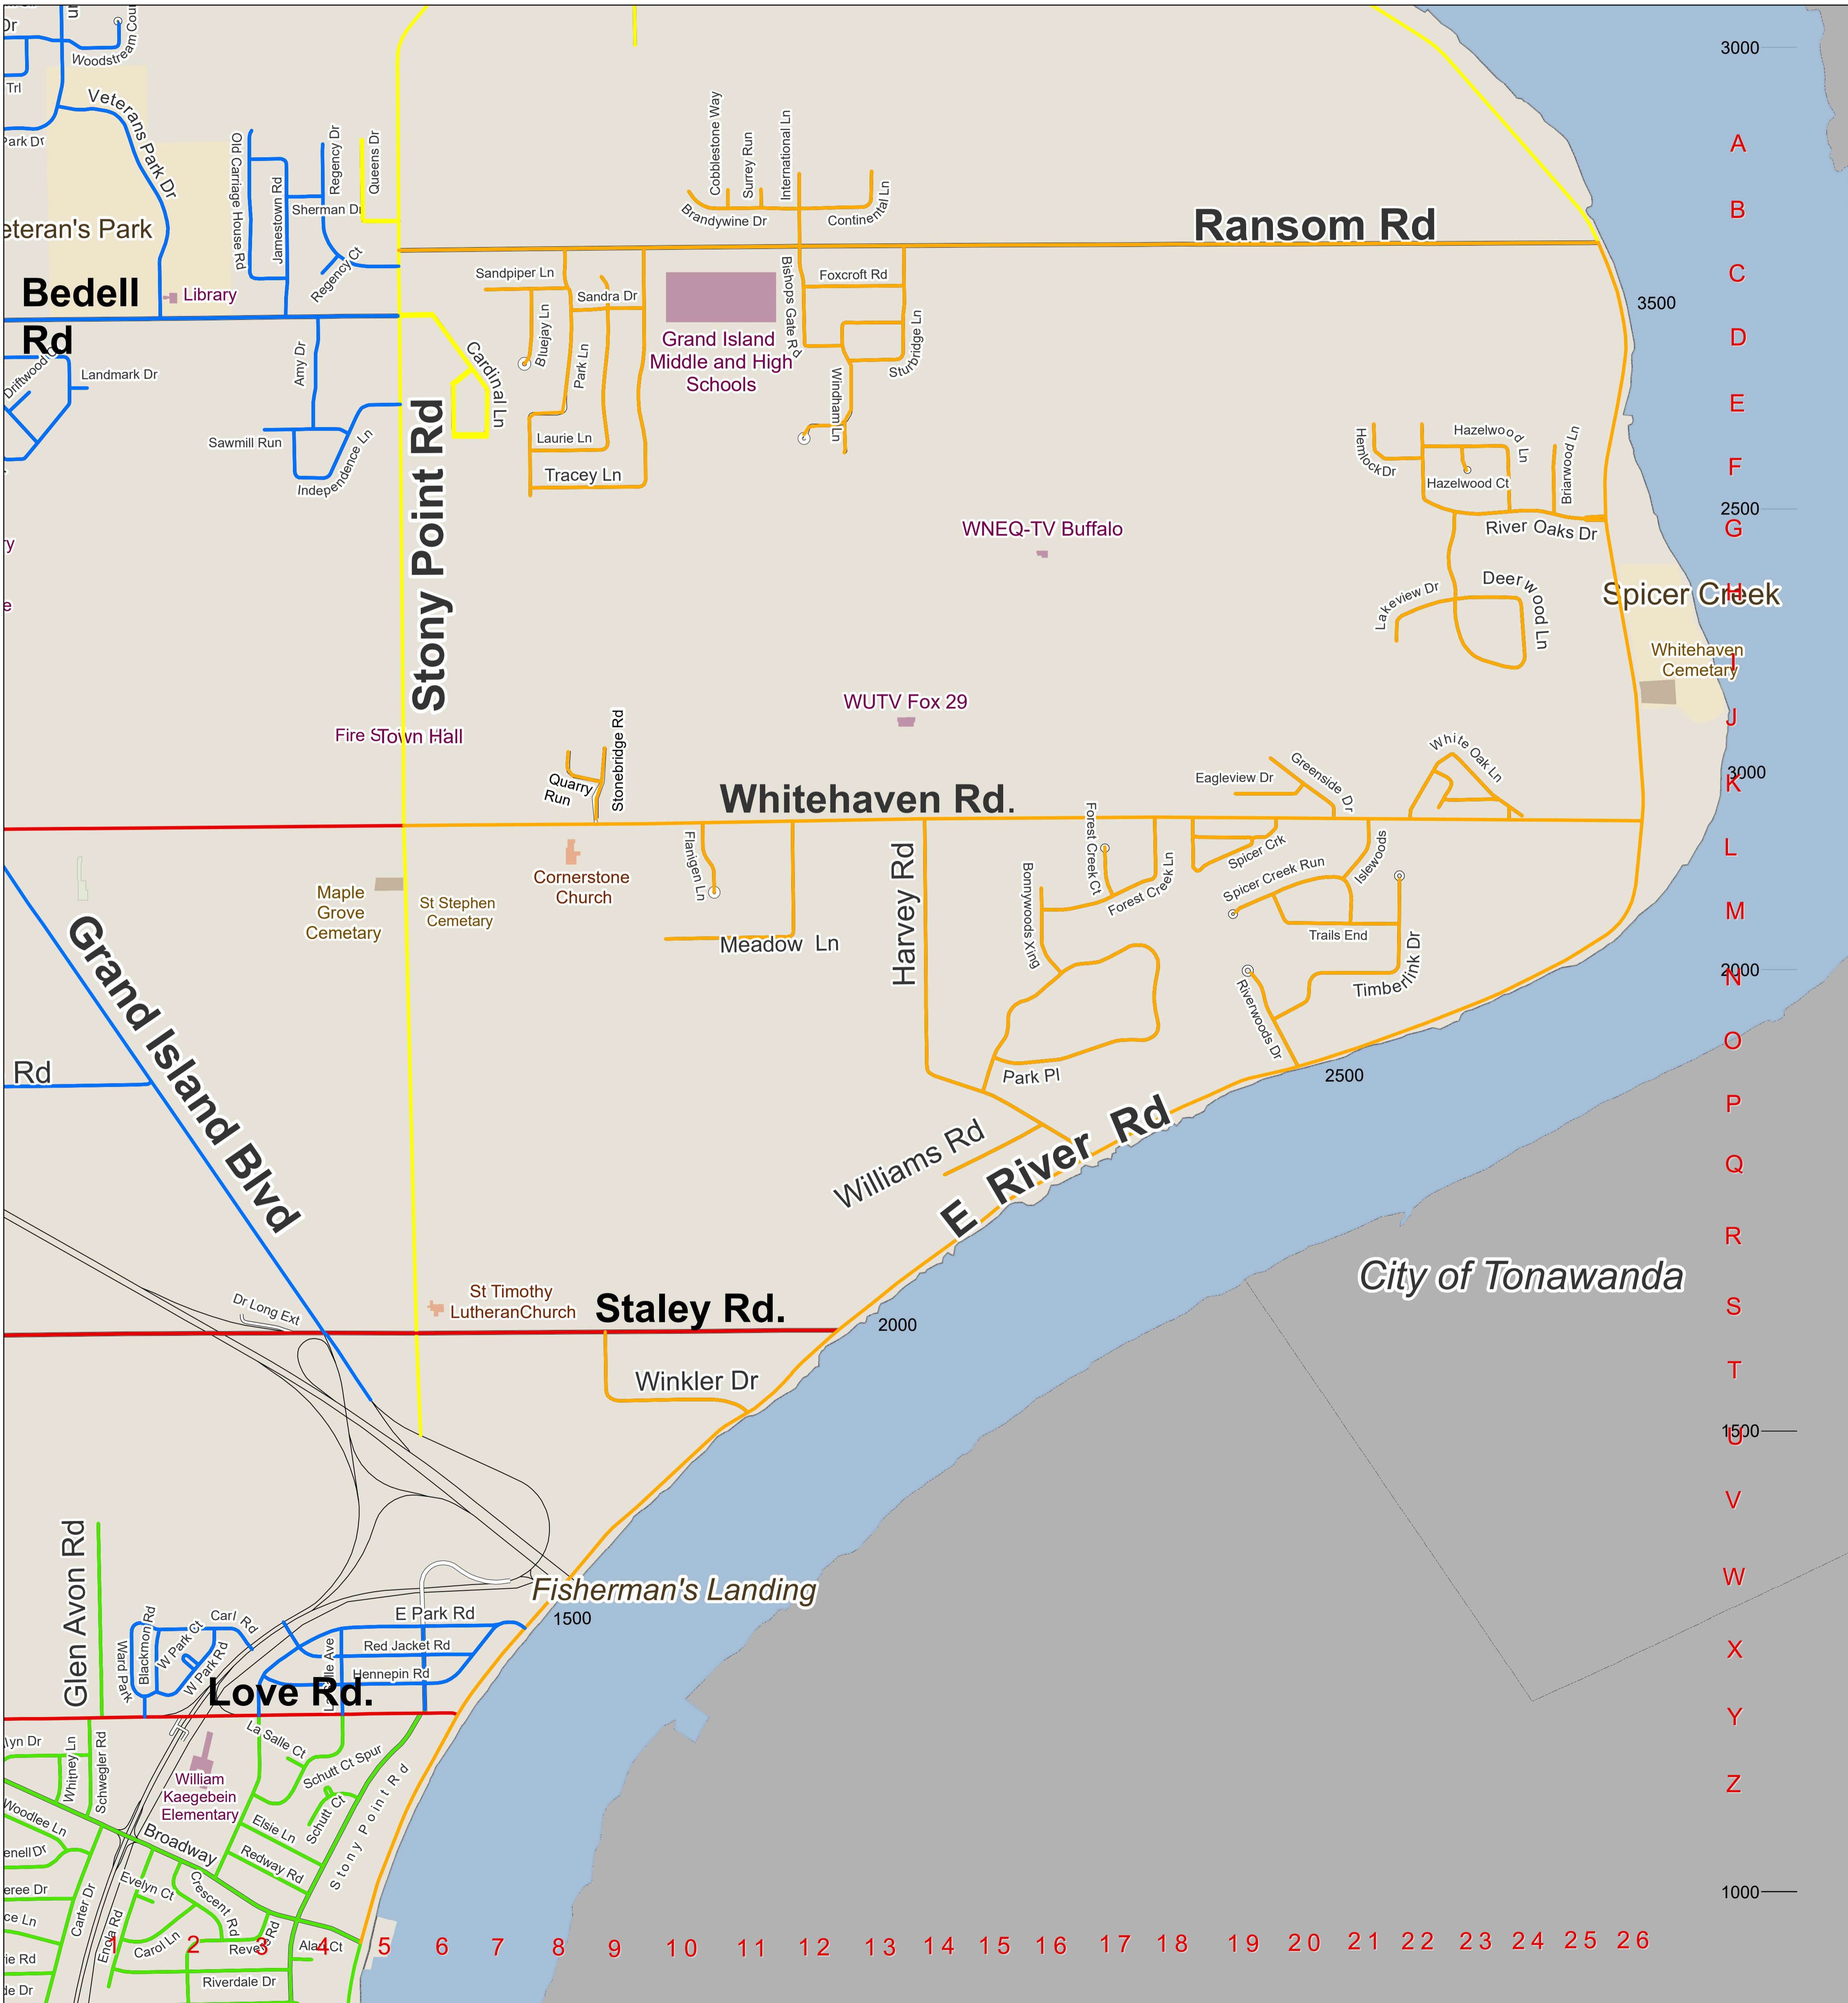

# 2019 Town of Grand Island Recycle and Solid Waste Route FRIDAY

### Legend

- Monday Collection
- Tuesday Collection
- Wednesday Collection
- Thursday Collection
- Friday Collection

A  
B  
C  
D  
E  
F  
G  
H  
I  
J  
K  
L  
M  
N  
O  
P  
Q  
R  
S  
T  
U  
V  
W  
X  
Y  
Z

1 2 3 4 5 6 7 8 9 10 11 12 13 14 15 16 17 18 19 20 21 22 23 24 25 26